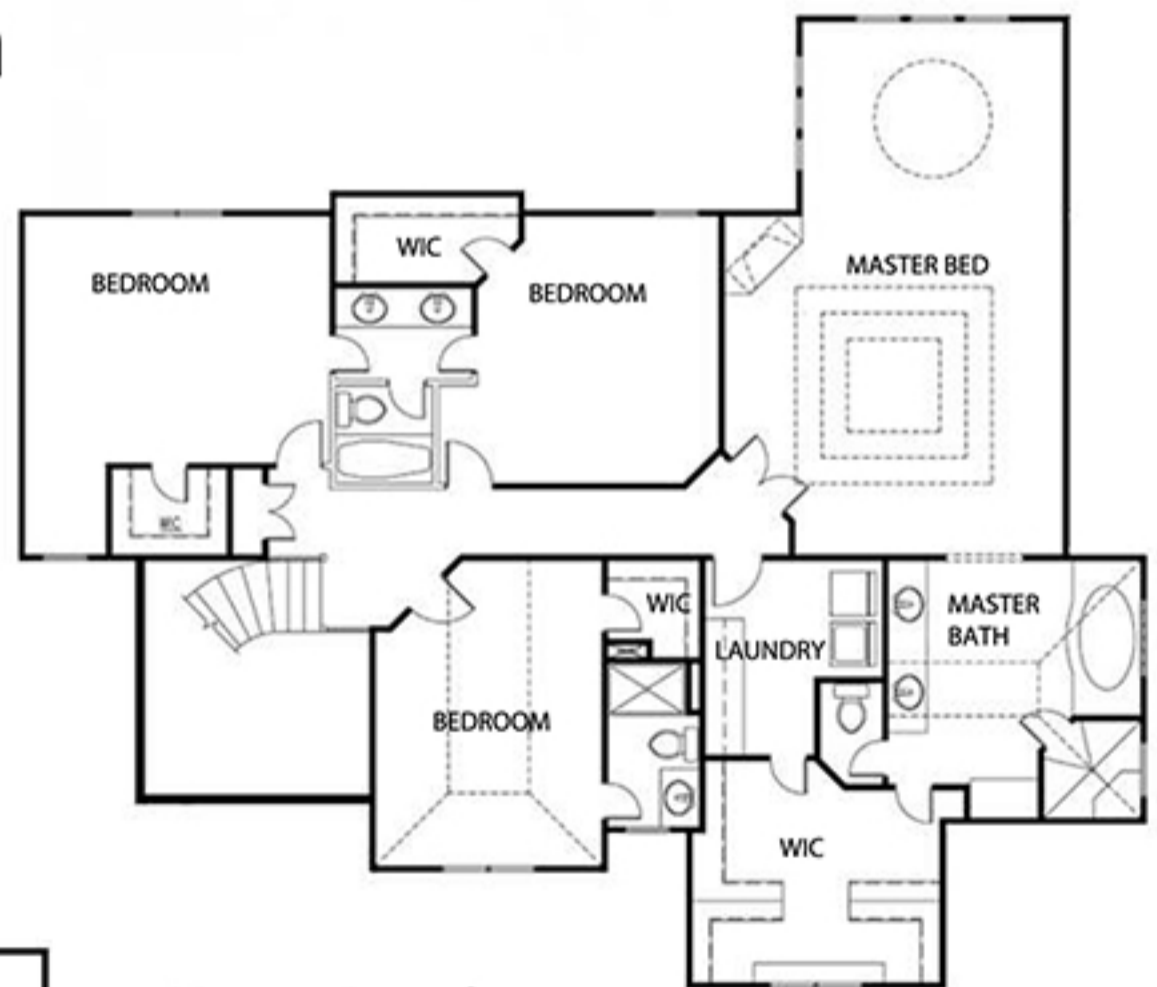

# The Carol Lynn II

## Four Bedroom, 3-1/2 Bath Two Story

Main Level

Upper Level

Mark Sumada, President 333 NE 180th St. Smithville, MO 64089  
Office: (816) 532-1555 Cell: (816) 223-1569  
sumadesigninc@yahoo.com