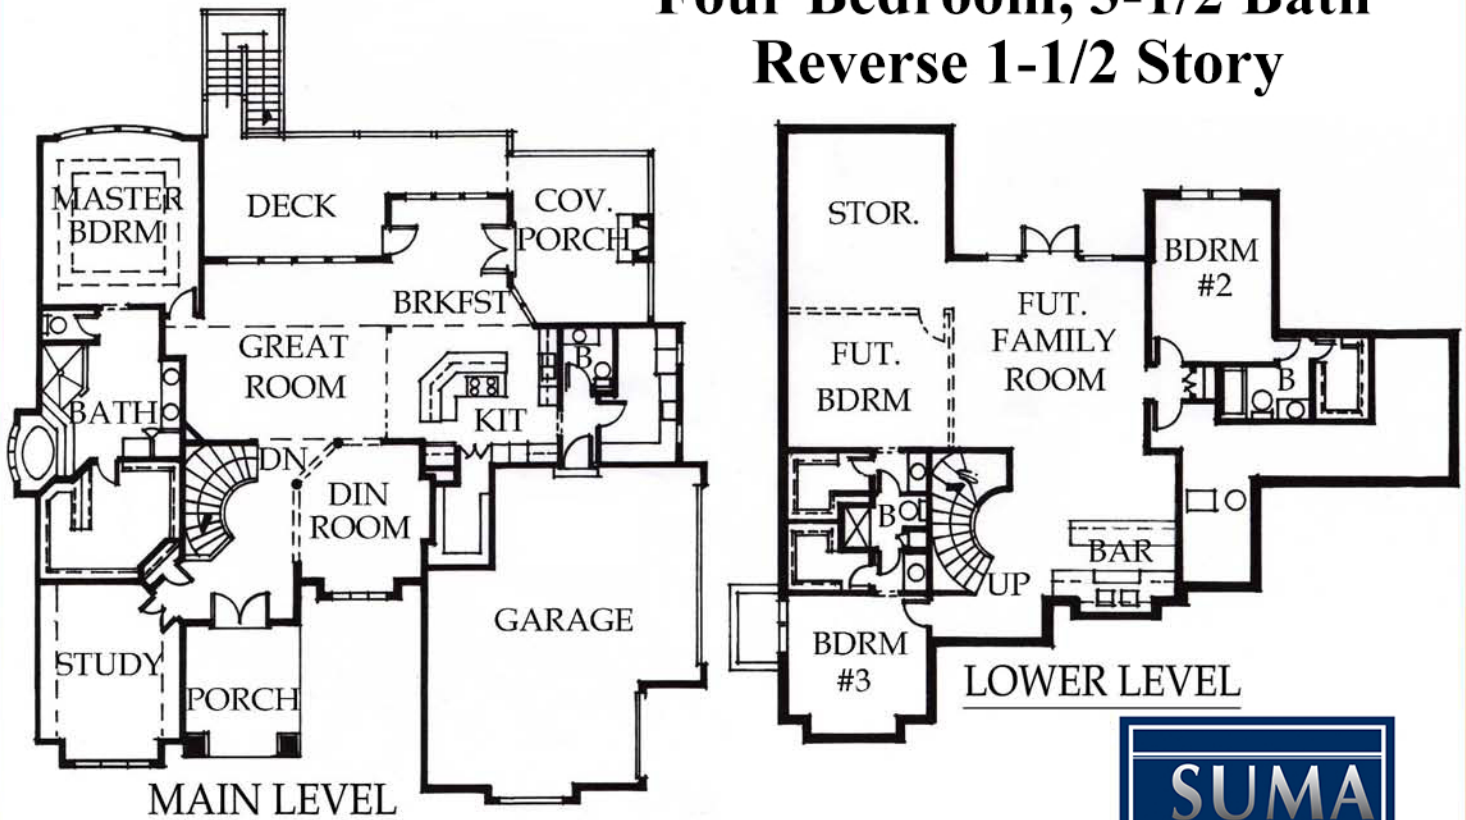

The Vincena

Four Bedroom, 3-1/2 Bath Reverse 1-1/2 Story

Mark Sumada, President • 333 NE 180th St. • Smithville, MO 64089
Office: (816) 532-1555 • Cell: (816) 223-1569
mark@sumadesignandconstruction.com