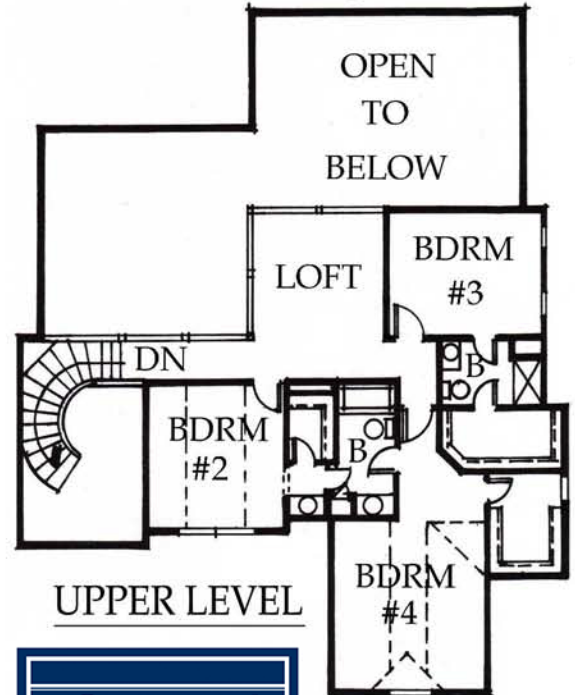

# The San Teresa

## Four Bedroom, 3-1/2 Bath 1-1/2 Story

Mark Sumada, President • 333 NE 180th St. • Smithville, MO 64089  
Office: (816) 532-1555 • Cell: (816) 223-1569  
mark@sumadesignandconstruction.com