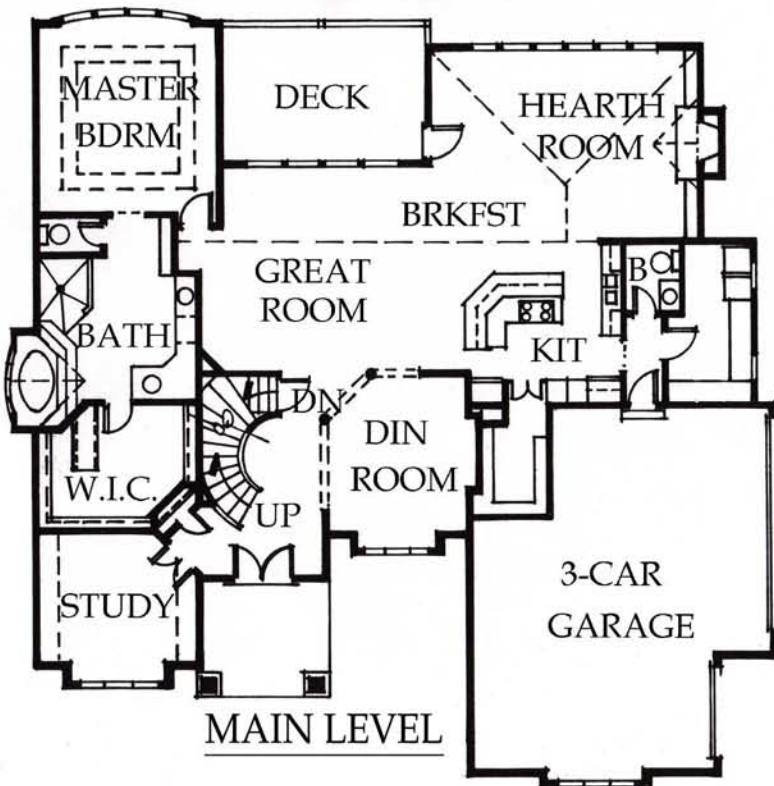

# The San Teresa

## Four Bedroom, 3-1/2 Bath 1-1/2 Story

Mark Sumada, President • 333 NE 180th St. • Smithville, MO 64089  
Office: (816) 532-1555 • Cell: (816) 223-1569  
mark@sumadesignandconstruction.com