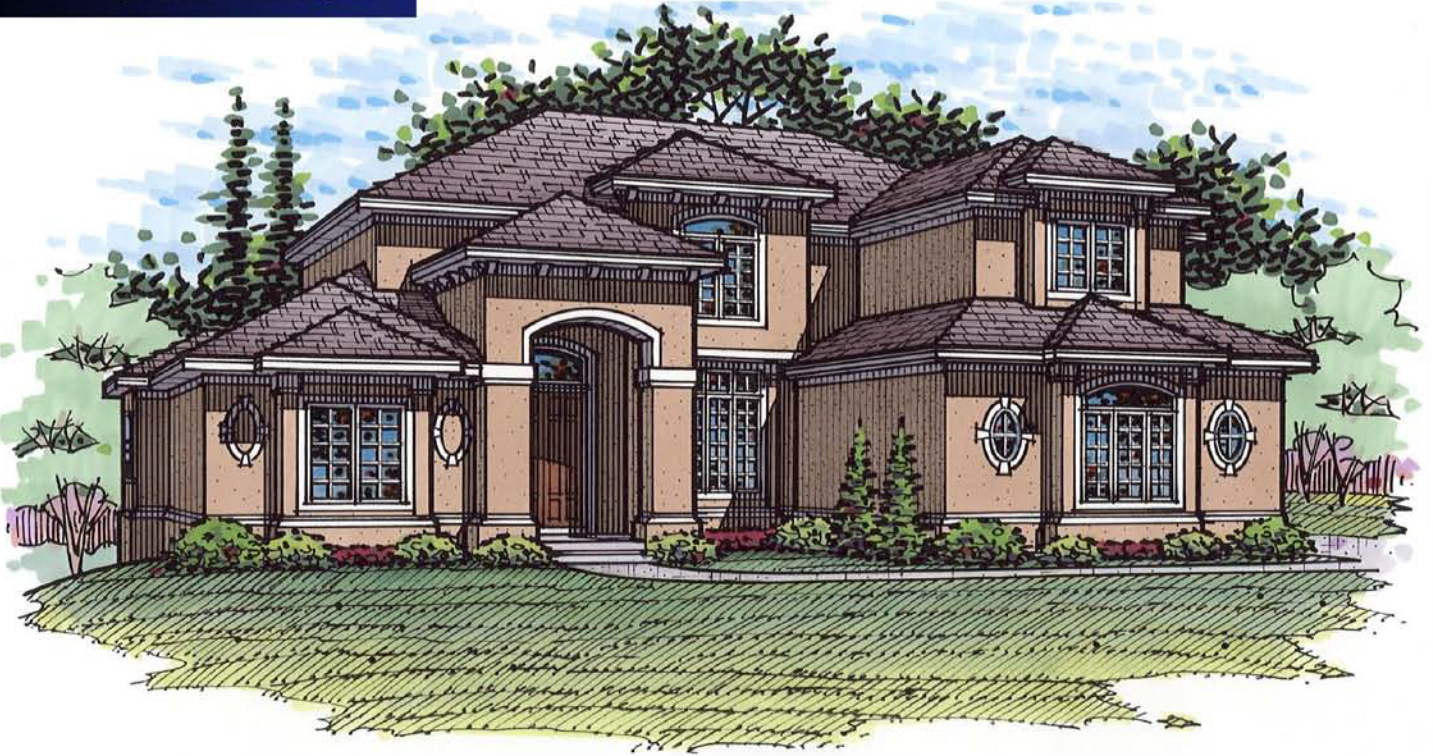

# The San Teresa

## Four Bedroom, 3-1/2 Bath 1-1/2 Story

Mark Sumada, President • 333 NE 180th St. • Smithville, MO 64089  
Office: (816) 532-1555 • Cell: (816) 223-1569  
mark@sumadesignandconstruction.com