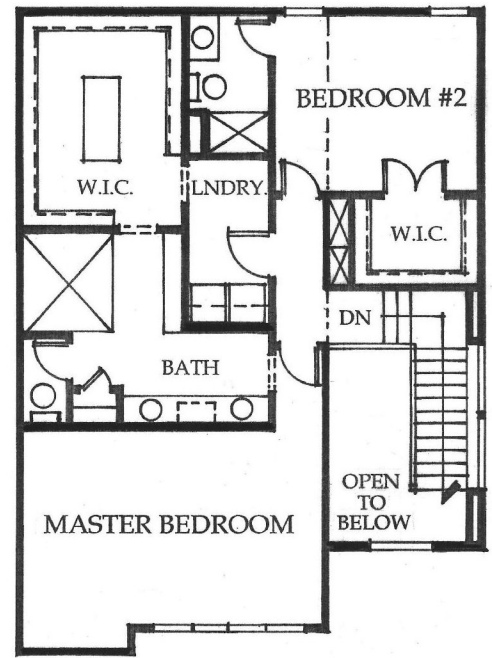

The Newport

Four Bedroom, Four Bath 3 Story

Ground Level	593 sq.ft.
Main Level	1,140 sq.ft.
Upper Level	1,014 sq.ft.
Total	2,747 sq.ft.

GROUND LEVEL

MAIN LEVEL

UPPER LEVEL