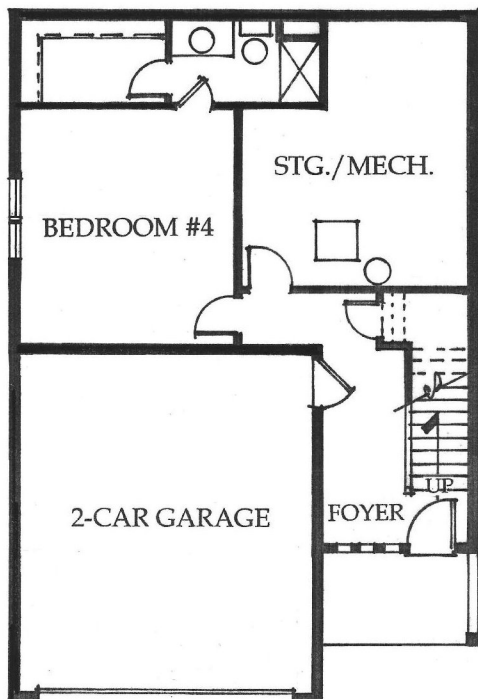

The Newport

Four Bedroom, Four Bath 3 Story

Ground Level	593 sq.ft.
Main Level	1,140 sq.ft.
Upper Level	1,014 sq.ft.
Total	2,747 sq.ft.

GROUND LEVEL

MAIN LEVEL

UPPER LEVEL