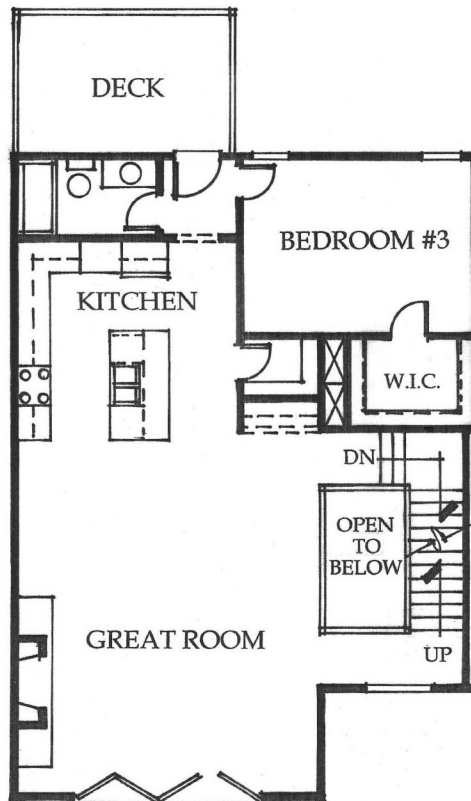

The Newport

Four Bedroom, Four Bath 3 Story

Ground Level	593 sq.ft.
Main Level	1,140 sq.ft.
Upper Level	1,014 sq.ft.
Total	2,747 sq.ft.

GROUND LEVEL

MAIN LEVEL

UPPER LEVEL