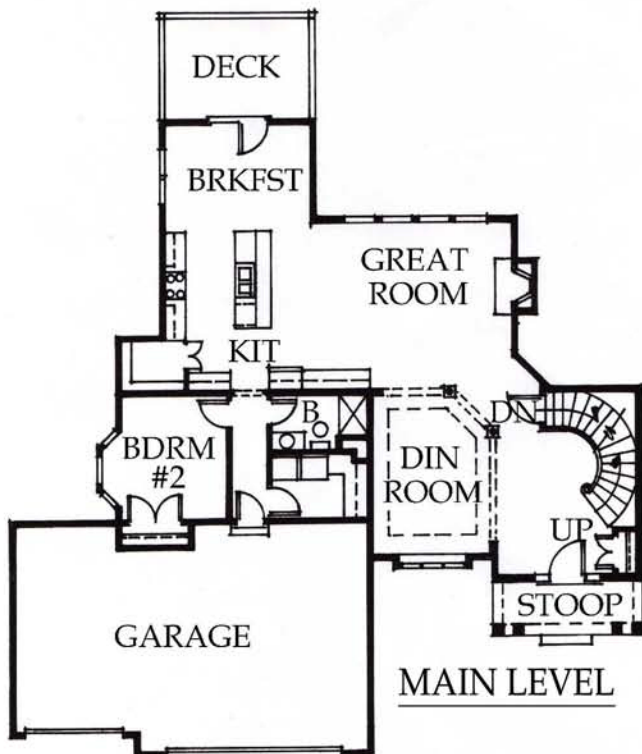

The Estes

Four Bedroom, Three Bath Two Story

Mark Sumada, President • 333 NE 180th St. • Smithville, MO 64089
Office: (816) 532-1555 • Cell: (816) 223-1569
mark@sumadesignandconstruction.com