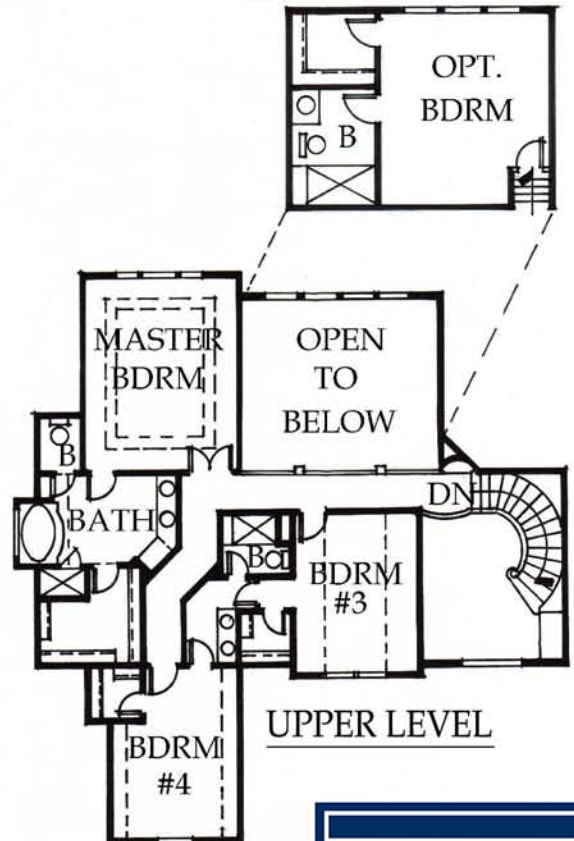

The Estes

Four Bedroom, Three Bath Two Story

Mark Sumada, President • 333 NE 180th St. • Smithville, MO 64089
Office: (816) 532-1555 • Cell: (816) 223-1569
mark@sumadesignandconstruction.com